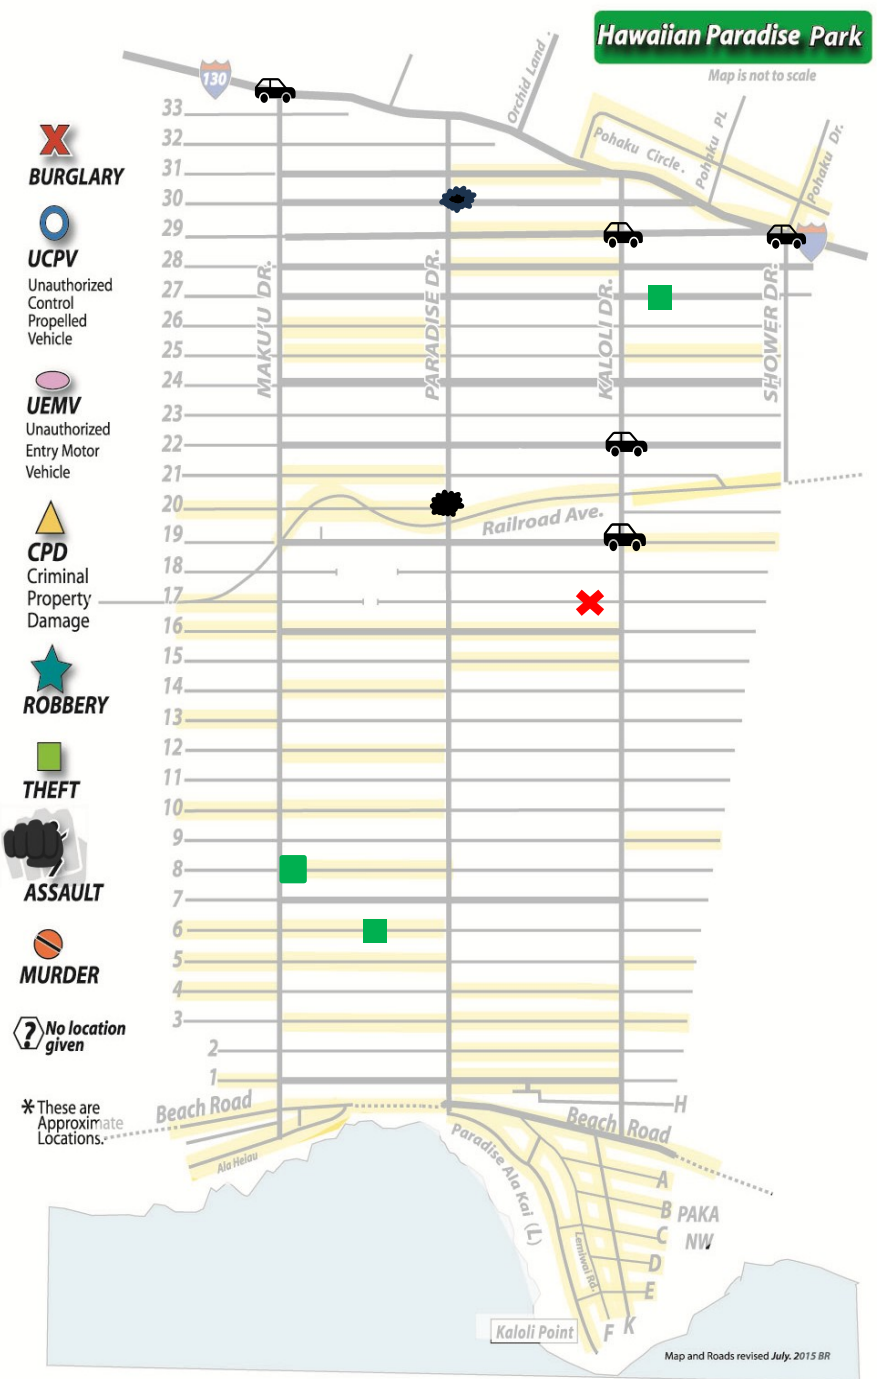

HPP Crime Map for April 2026

✗ BURGLARY 1

1. 4/12/2026 9:46am 15-15XX 17th Ave.

■ THEFT 3

1. 4/12/2026 6:05pm 15-19XX 8th Ave.
2. 4/16/2026 12:24pm 15-14XX 27th Ave.
3. 4/30/2026 15-18XX 6th Ave.

● UEMV 0

● UCPV 1

1. 4/13/2026 12:37pm 15-16XX 32nd Ave.

Assault 2

1. 4/4/2026 1:07am 15-15XX Paradise Dr & 20th Ave.
2. 4/17/2026 2:19pm 15-17XX 30th Ave.

🚗 Major Traffic Crashes 5

- * Multiple Crimes at the same location on the same day
- ** Multiple Crimes at the same address on different days of the same month
- *** Multiple Crimes at the same address also in a prior month